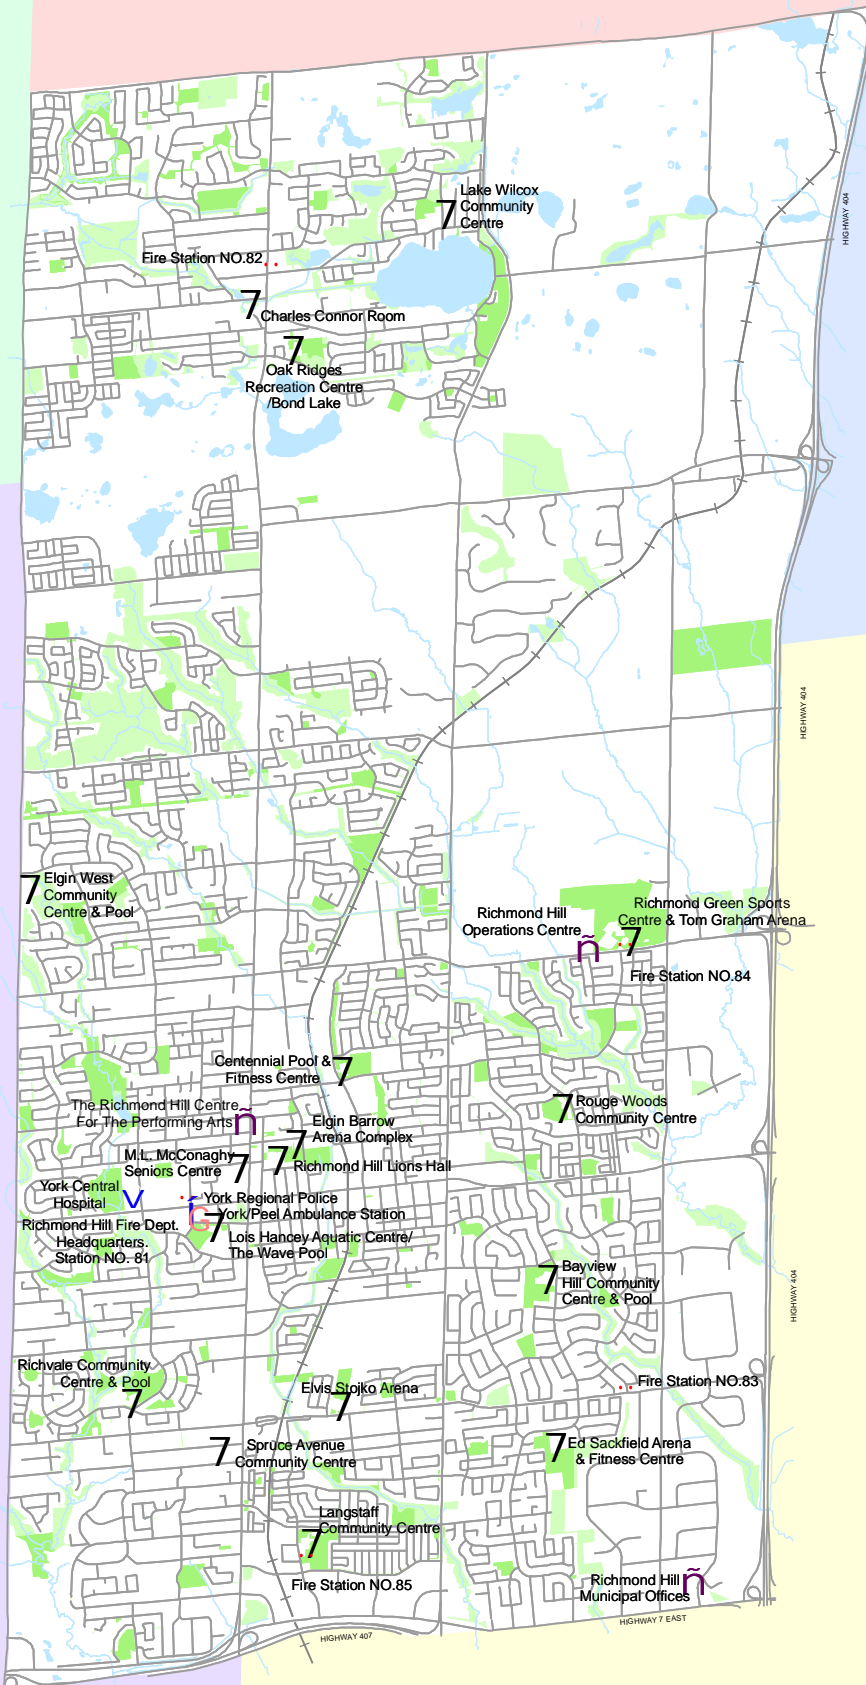

Map Links:

Detailed Concession Maps
(simply 'click' on desired block -->)

[Map Metadata](#)

RHexplorer ['click here'](#)
(Interactive Maps)

www.richmondhill.ca