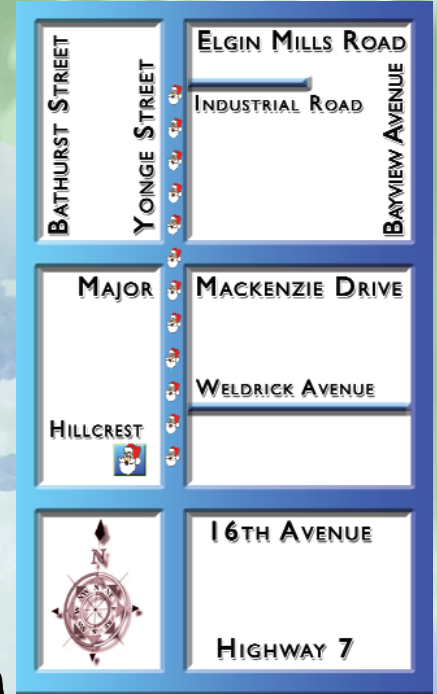

2009 Richmond Hill Santa Claus Parade

WINTER WONDERLAND OLYMPICS

Sunday, November 15

Parade start time: 1:30 p.m.

PARADE ROUTE

The Parade will begin at the intersection of Yonge Street and Industrial Road and will proceed south along Yonge Street, ending at Hillcrest.

MAP NOT TO SCALE

Food items for the *Richmond Hill Food Bank* will be collected by representatives from *The Liberal* newspaper and *York Regional Towing Ltd.*

Letters to Santa will be collected by *Canada Post*.

For additional information, call the Santa Claus Parade Hotline at **(905) 771-5466** or visit the Town of Richmond Hill Website at **www.richmondhill.ca/santa**.